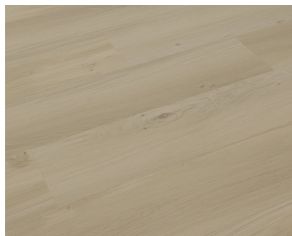

CHEYNE

SHAFTESBURY

PICCADILY

PORTOBELLO

A WATERPROOF EVOLUTION

100% waterproof flooring

4-sided painted micro v-bevels create real parquet look

Ultra low VOCs