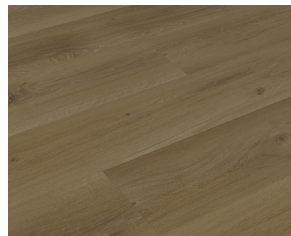

CHEYNE

SHAFTESBURY

PICCADILY

PORTOBELLO

A WATERPROOF EVOLUTION

100% waterproof flooring

4-sided painted micro v-bevels create real parquet look

Ultra low VOCs