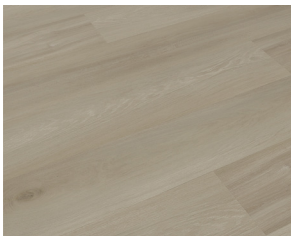

Thickness: 1/4" (6.5mm) overall

Width: 8 5/8" (220 mm)

Length: 59 1/2" (1510mm)

Finish: Matte

Surface: Light Brush

Texture Embossed

Package: 21.45 sqft/carton

48 cartons/pallet

Weight: 45.53 lb/carton

20.65 kg/carton

ABBEY

A WATERPROOF EVOLUTION

100% waterproof flooring

4-sided painted micro v-bevels create real parquet look

Ultra low VOCs

1.5mm pad attached

Formaldehyde free & phthalates free

Lifetime limited residential wear warranty
*Limited conditions apply

Uniclic® click system

Pet friendly

10 years limited commercial wear warranty
*Limited conditions apply

Light Brush Texture Embossed Surface

Certified for underfloor heating system
*See installation manual for details

The most recognized Indoor Air Quality Certification