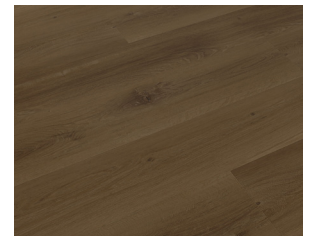

CHEYNE

SHAFTESBURY

PICCADILY

PORTOBELLO

A WATERPROOF EVOLUTION

100% waterproof flooring

4-sided painted micro v-bevels create real parquet look

Ultra low VOCs